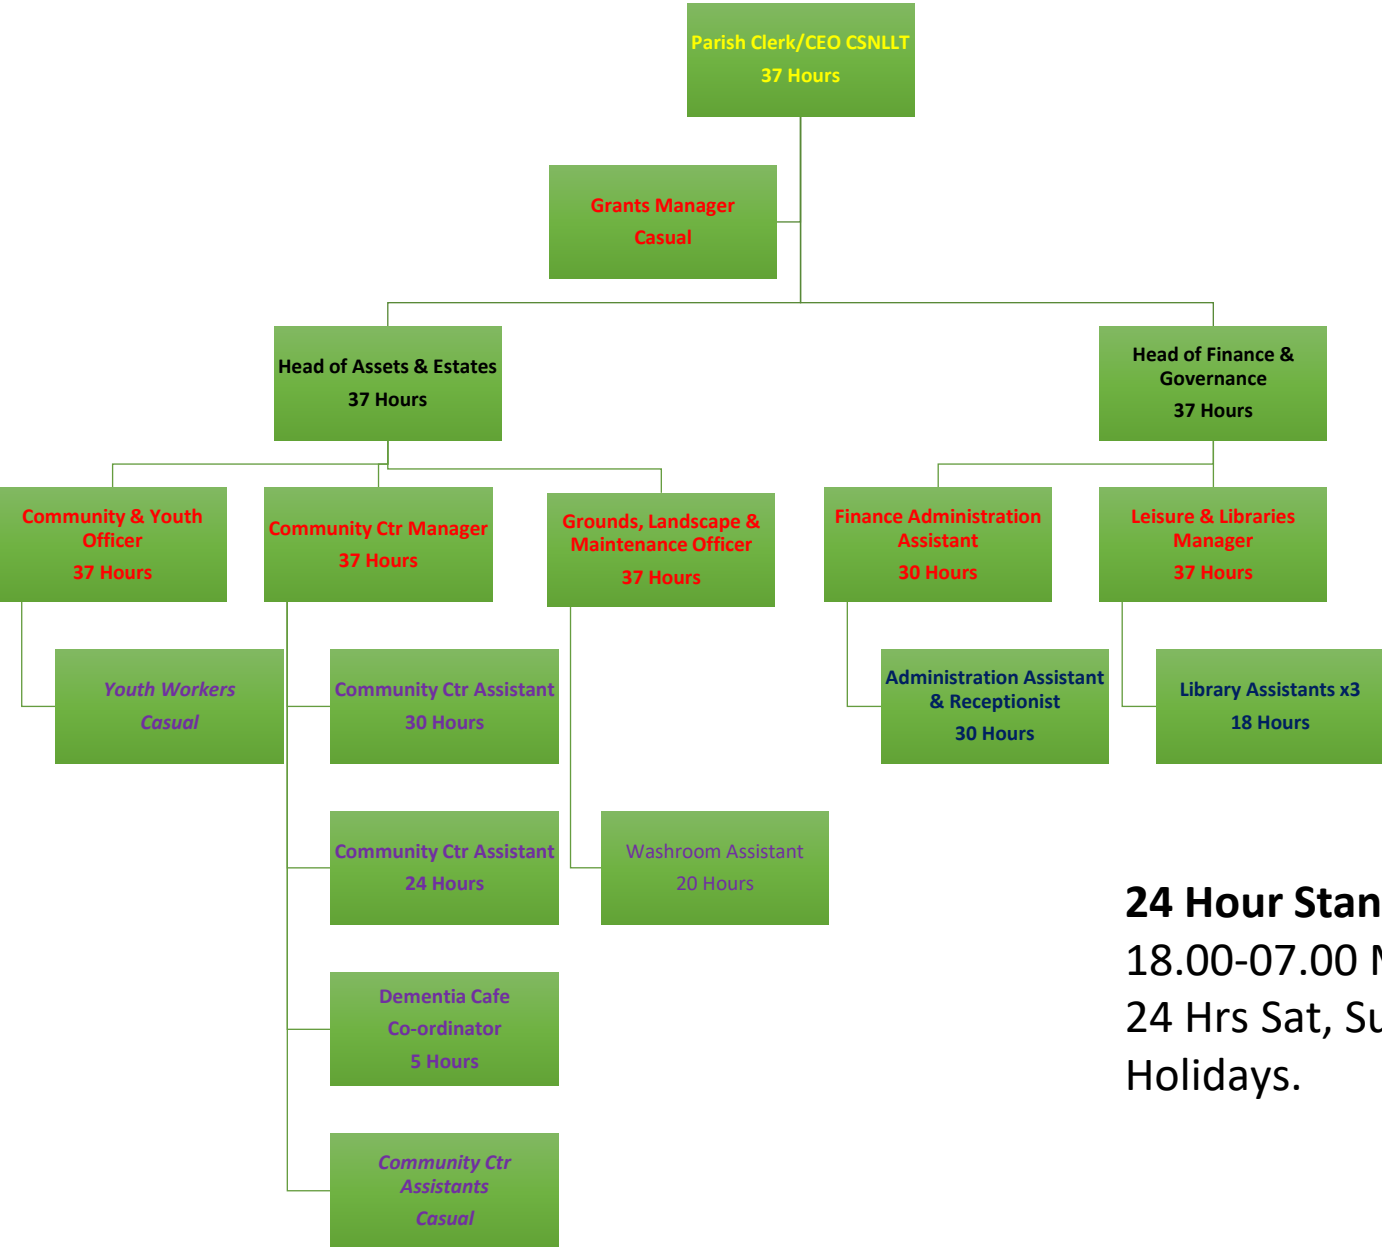

Central Swindon North Parish Council Organisational Structure. April 2022

- Tier 1
- Tier 2
- Tier 3
- Tier 4
- Tier 5

24 Hour Standby: 01793 466499
18.00-07.00 Mon-Fri
24 Hrs Sat, Sun & Public
Holidays.